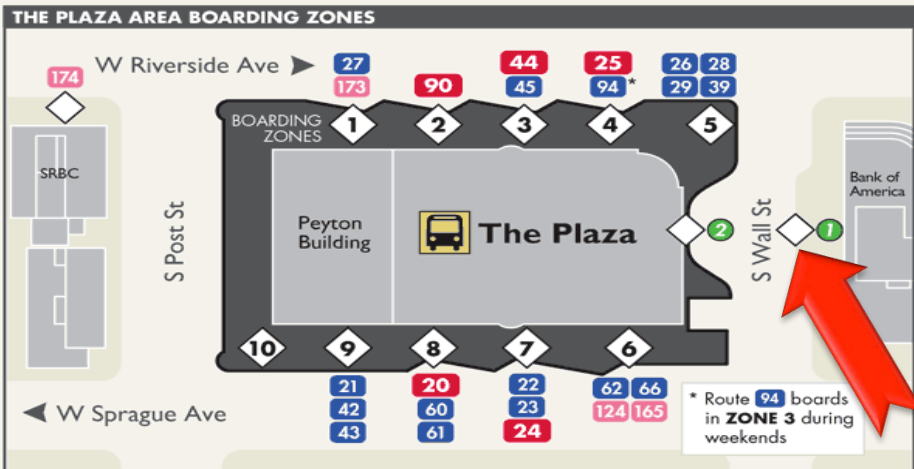

Spokane Route *** Summer 2020

Outbound from Wellpinit

Inbound to Wellpinit

Arrive Wellpinit	Leave Wellpinit	Spoko Fuel	Spokane Tribe Casino	Wal Mart	Plaza (Wall St.)	Intermodal Ctr. (1 st & Bernard)	Wal Mart	Spokane Tribe Casino	Spoko Fuel	Arrive Wellpinit/ Connect w/ Busses 1 & 2
	6:15am	7:00am	7:05am	7:15am	7:30am	7:35am	7:45am	7:55am	8:15am	9:00am
9:00am	9:15am	10:00am	10:05am	10:15am	10:30am	10:35am	10:45am	10:55am	11:05am	12:00pm
12:00pm	1:15pm	2:00pm	2:05pm	2:15pm	2:30pm	2:35pm	2:45pm	2:55pm	3:15pm	4:00pm
4:00pm	4:15pm	5:00pm	5:05pm	5:15pm	5:30pm	5:35pm	5:45pm <td 5:55pm	6:15pm	7:00pm	

To Spokane

To Wellpinit

4 daily trips to downtown Spokane. Stopping at the Plaza Zone 1 (on Wall St. between the Bank of America and STA.), Intermodal Center bus parking on 1st street and The Jefferson Lot. You can connect with a STA City bus and go anywhere in the city that you need to! SCC, SFCC, EWU, North Spokane and Spokane Valley. Maps of downtown stops are available at the Moccasin Office in Alfred McCoy Bldg. or phone 509 458 6549 for more info.