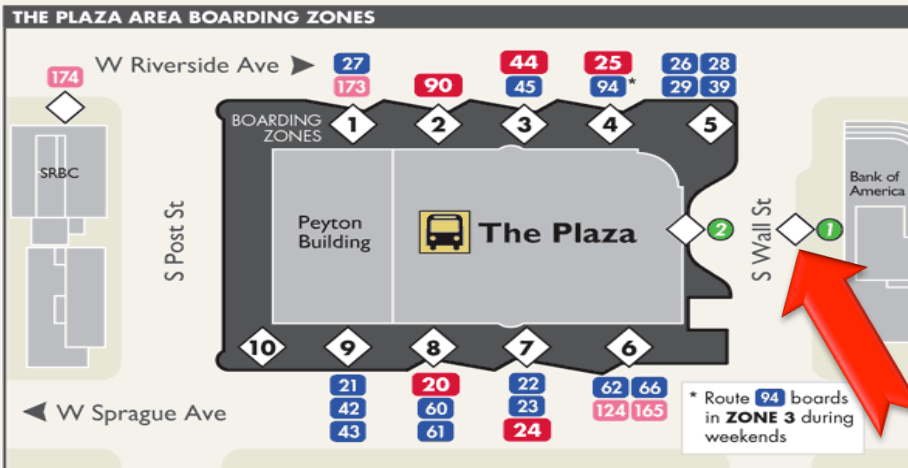

Spokane Route *** Summer 2018

Outbound from Wellpinit

Inbound to Wellpinit

Arrive Wellpinit	Leave Wellpinit	Spoko Fuel	Spokane Tribe Casino	Wal Mart	Plaza (Wall St.)	Intermodal Ctr. (1 st & Bernard)	Wal Mart	Spokane Tribe Casino	Spoko Fuel	Arrive Wellpinit/ Connect w/ Busses 1 & 2
	6:15am	7:00am	7:05am	7:15am	7:30am	7:35am	7:45am	7:55am	8:15am	9:00am
9:00am	9:15am	10:00am	10:05am	10:15am	10:30am	10:35am	10:45am	10:55am	11:05am	12:00pm
12:00pm	1:15pm	2:00pm	2:05pm	2:15pm	2:30pm	2:35pm	2:45pm	2:55pm	3:15pm	4:00pm
4:00pm	4:15pm	5:00pm	5:05pm	5:15pm	5:30pm	5:35pm	5:45pm	5:55pm	6:15pm	7:00pm

To Spokane

To Wellpinit

4 daily trips to downtown Spokane. Stopping at the Plaza Zone 1 (on Wall St. between the Bank of America and STA.), Intermodal Center bus parking on 1st street and The Jefferson Lot. You can connect with a STA City bus and go anywhere in the city that you need to! SCC, SFCC, EWU, North Spokane and Spokane Valley. Maps of downtown stops are available at the Moccasin Office in Alfred McCoy Bldg. or phone 509 458 6549 for more info.